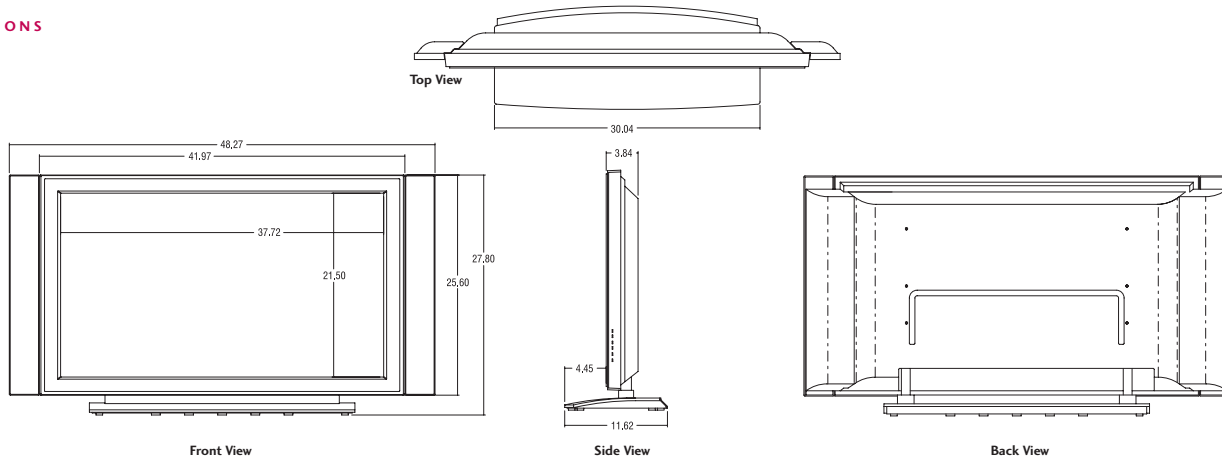

OPTIONAL SPEAKERS
3.8"W x 25.58"H x 3.2"D
AP-42SM10B

OPTIONAL STAND
30.0"W x 12.1"H x 11.54"D
AP-42DM10B

42PM1M 42" Plasma HDTV Monitor Display

DIMENSIONS

DIMENSIONS

Monitor (W x H x D)	41.97" x 25.60" x 3.84"
Weight	66.14 Lbs.
Monitor Shipping Weight	78.26 Lbs.
Monitor with Stand (W x H x D)	41.97" x 27.80" x 11.62"
Weight	76.72 Lbs.
Monitor with Stand & Speakers (W x H x D)	48.27" x 27.80" x 11.62"
Weight	81.13 Lbs.

CABINET DESCRIPTION

Finish	Black
Cabinet Style	Slim Frame
Power Source	115v 60Hz

VIDEO ENHANCEMENTS

Screen Size	42" Wide Format
Resolution Display	1024 x 768p
Aspect Ratio	Spectacle, Full Screen, Original, Normal, Wide, Zoom
Brightness	1500 cd/m ² w/Filter
Contrast Ratio	5000:1
Viewing Angle	160°
Aspect Ratio Correction	Yes
Scan Converter/Video Processor	XD Engine
Contrast	Yes
Brightness/Sharpness	Yes
Tint/Color	Yes
Enhanced Line Doubler	Yes
DLTI/DCTI	Yes
Enhanced Noise Reduction	Yes
Comb Filter	Yes
Flesh Tone	Yes
Type	RGB Closing
APC	Daylight, Optimum, Nighttime, Off
Cinema (3:2 Pull Down)	Yes