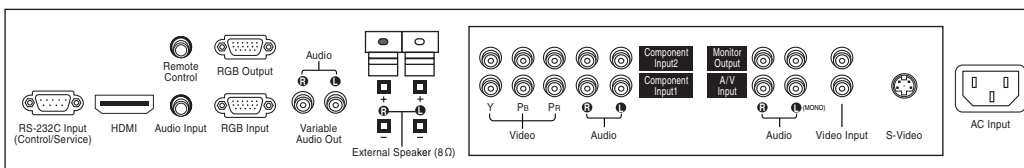

SERVICE/LIMITED WARRANTY

Warranty: Parts/Labor	2 Year/2 Year
MTBF (Approx.)	60K Hours

ACCESSORIES (SUPPLIED)

Remote Control	Yes
Power Cord	Yes – 6 Feet

ACCESSORIES (OPTIONAL)

Desktop Stand AP-42DM10B (WxHxD)	30.0" x 12.1" x 11.54"
Weight	15.7 Lbs.
Speaker AP-42SM10B (WxHxD) ea.	3.8" x 25.58" x 3.2"
Weight	5.5 Lbs. x 2
Wall Mount	PWMT200

REAR JACK PANEL

www.LGcommercial.com

LG Electronics U.S.A., Inc. 2000 Millbrook Drive, Lincolnshire, IL 60069 Customer Service: 1-888-865-3026
 Dimensions and weights are approximate. Design and specifications subject to change without notice. HDTV monitors require optional set-top box to receive high-definition broadcast. The "LG Life's Good" is a registered trademark of LG Electronics U.S.A., Inc.
 ©2006 LG Electronics U.S.A., Inc. Printed in the USA. LG42PM1M0106